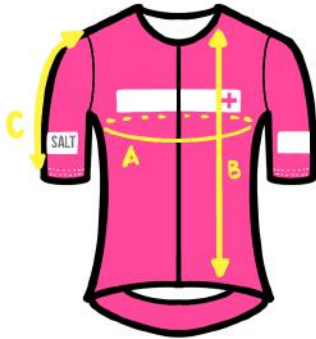

INCHES

SALT
+FIN

CYCLING JERSEY

	12	14	16	18	20	XS	S	M	L	XL	2XL	3XL	4XL
A CHEST CIRCUMFERENCE	22	24	26	28	30	32	34	36	38	40	42	44	46
B LENGTH	17	18	19	20	21	22	23	24	25	26	27	28	29
C SLEEVE	4-1/4	4-1/2	4-3/4	5	5-1/4	5-1/2	5-3/4	6	6-1/4	6-1/2	6-3/4	7	7-1/4

MALE BASKETBALL SHORTS

INCHES