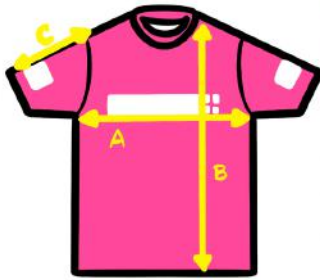

# SALT +FIN TSHIRT

	14	16	18	20	XS	S	M	L	XL	2XL
A CHEST WIDTH	13	14	15	16	17	18	19	20	21	22
B LENGTH	21	22	24	24	25	26	27	28	29	30
C SLEEVE	3-1/4	3-1/2	3-3/4	4	4-1/4	4-1/2	4-3/4	5	5-1/4	5-1/2

INCHES

# SALT +FIN SINGLET

	14	16	18	20	XS	S	M	L	XL	2XL
A CHEST WIDTH	12	13	14	15	16	17	18	19	20	21
B LENGTH	19	20	21	22	23	24	25	26	27	28

INCHES

# SALT +FIN POLO

	14	16	18	20	XS	S	M	L	XL	2XL
A CHEST WIDTH	13	14	15	16	17	18	19	20	21	22
B LENGTH	21	22	24	24	25	26	27	28	29	30
C SLEEVE	3-1/4	3-1/2	3-3/4	4	4-1/4	4-1/2	4-3/4	5	5-1/4	5-1/2

INCHES

SALT  
+FIN

# TRISUIT

REMARKS	All Dimensions are measured manually with deviation ranged at 1-2 cm							
HEIGHT (CM)	158-167	163-170	168-175	173-180	168-183	181-185.	183-190	185-193
WEIGHT (KG)	45-52	50-55	53-64	62-75	73-82	80-92	90-105	103-115
SIZE (CM)	XS	S	M	L	XL	2XL	3XL	4XL
A. 1/2 CHEST (CM)	38	40	42	44	46	48	50	52
B. FRONT ZIP LENGTH (CM)	30	32	34	36	38	40	42	44
C. INSEAM LENGTH	22.5	23	23.5	24	24.5	25	25.5	26
D. 1/2 CUFF CIRCUM (CM)	9.5	10	10.5	11	11.5	12	12.5	13
E. SLEEVE LENGTH (CM)	33.5	35	36.5	38	39.5	41	42.5	44
F. 1/2 LEG CIRCUM (CM)	18.5	19	19.5	20	20.5	21	21.5	22