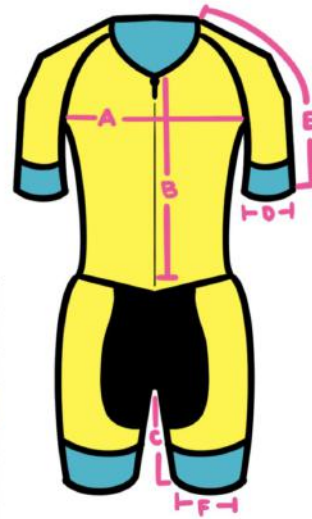

# SALT +FIN POLO

	14	16	18	20	XS	S	M	L	XL	2XL
A CHEST WIDTH	13	14	15	16	17	18	19	20	21	22
B LENGTH	21	22	24	24	25	26	27	28	29	30
C SLEEVE	3-1/4	3-1/2	3-3/4	4	4-1/4	4-1/2	4-3/4	5	5-1/4	5-1/2

INCHES

SALT  
+FIN

# MALE BASKETBALL SHORTS

INCHES

Size	C-HIPS	D SHORT LENGTH
XS	39	16
S	41	19
M	43	20
L	45	21
XL	47	22
XXL	49	23
XXXL	51	24
XXXL	53	25
XXXL	55	26

SALT  
+FIN

# FEMALE VOLLEYBALL SHORTS

INCHES

Size	C-HIPS	D SHORT LENGTH
XS	31	12.5
S	32	13
M	33	13.5
L	34	14
XL	35	14.5
XXL	36	15
XXXL	37	15.5

SALT  
+FIN

# TRISUIT

REMARKS	All Dimensions are measured manually with deviation ranged at 1-2 cm							
HEIGHT (CM)	158-167	163-170	168-175	173-180	168-183	181-185.	183-190	185-193
WEIGHT (KG)	45-52	50-55	53-64	62-75	73-82	80-92	90-105	103-115
SIZE (CM)	XS	S	M	L	XL	2XL	3XL	4XL
A. 1/2 CHEST (CM)	38	40	42	44	46	48	50	52
B. FRONT ZIP LENGTH (CM)	30	32	34	36	38	40	42	44
C. INSEAM LENGTH	22.5	23	23.5	24	24.5	25	25.5	26
D. 1/2 CUFF CIRCUM (CM)	9.5	10	10.5	11	11.5	12	12.5	13
E. SLEEVE LENGTH (CM)	33.5	35	36.5	38	39.5	41	42.5	44
F. 1/2 LEG CIRCUM (CM)	18.5	19	19.5	20	20.5	21	21.5	22