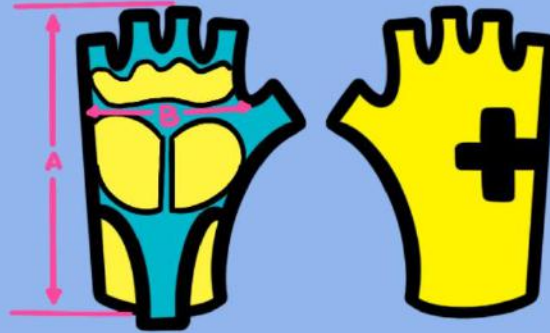

GLOVES

(IN CM)

MEASUREMENTS	S	M	L	XL	XXL
A	17	17.5	18	18.5	19
B	8.5	9	9.5	9.5	10.5