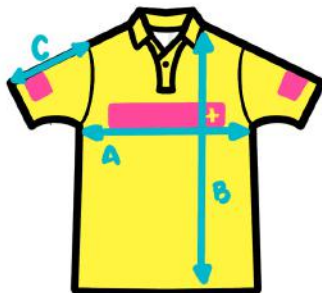

# SALT +FIN TSHIRT

	14	16	18	20	XS	S	M	L	XL	2XL
A CHEST WIDTH	13	14	15	16	17	18	19	20	21	22
B LENGTH	21	22	24	24	25	26	27	28	29	30
C SLEEVE	3-1/4	3-1/2	3-3/4	4	4-1/4	4-1/2	4-3/4	5	5-1/4	5-1/2

INCHES

# SALT +FIN SINGLET

	14	16	18	20	XS	S	M	L	XL	2XL
A CHEST WIDTH	12	13	14	15	16	17	18	19	20	21
B LENGTH	19	20	21	22	23	24	25	26	27	28

INCHES

# SALT +FIN POLO

	14	16	18	20	XS	S	M	L	XL	2XL
A CHEST WIDTH	13	14	15	16	17	18	19	20	21	22
B LENGTH	21	22	24	24	25	26	27	28	29	30
C SLEEVE	3-1/4	3-1/2	3-3/4	4	4-1/4	4-1/2	4-3/4	5	5-1/4	5-1/2

INCHES

SALT  
+FIN